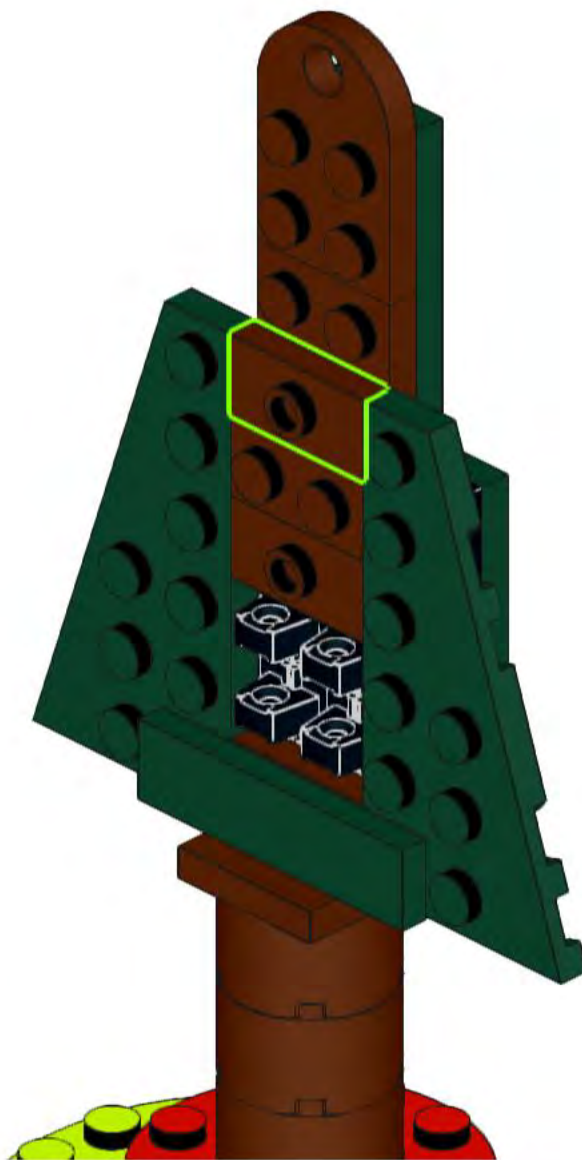

Christmas Tree Ornament/ Figurine Custom Building Set

74 LEGO® parts

Age 8+

Designed by Andrew Romain
Sold by Wild Bricks GA
Instructions for purchaser use only
Not to be printed or reproduced

1

2

3

4

13

14

15

16

17

18

19

20

21

22

23

24

25

26

27

28