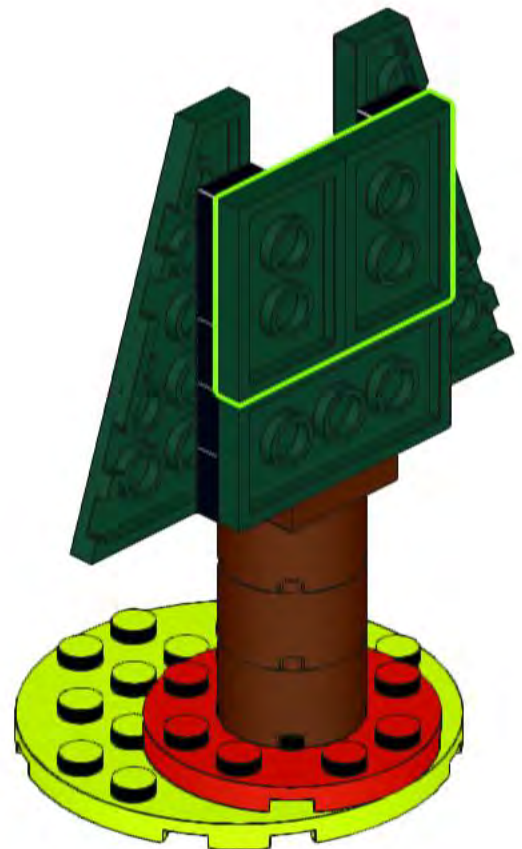

Christmas Tree Ornament/ Figurine Custom Building Set

74 LEGO® parts

Age 8+

Designed by Andrew Romain
Sold by Wild Bricks GA
Instructions for purchaser use only
Not to be printed or reproduced

1

2

3

4

13

14

15

16

17

18

19

20

21

22

23

24

25

26

27

28