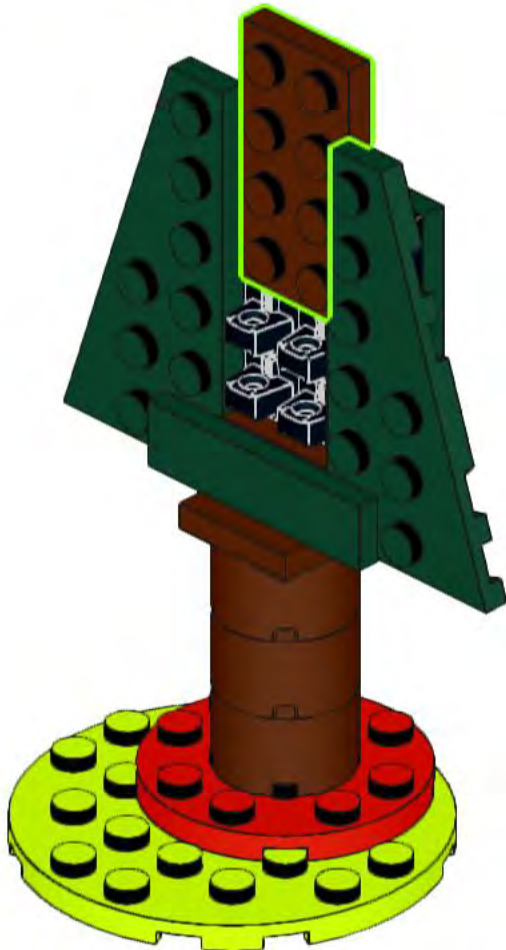

Christmas Tree Ornament/ Figurine Custom Building Set

74 LEGO® parts

Age 8+

Designed by Andrew Romain
Sold by Wild Bricks GA
Instructions for purchaser use only
Not to be printed or reproduced

1

2

3

4

13

14

15

16

17

18

19

20

21

22

23

24

25

26

27

28