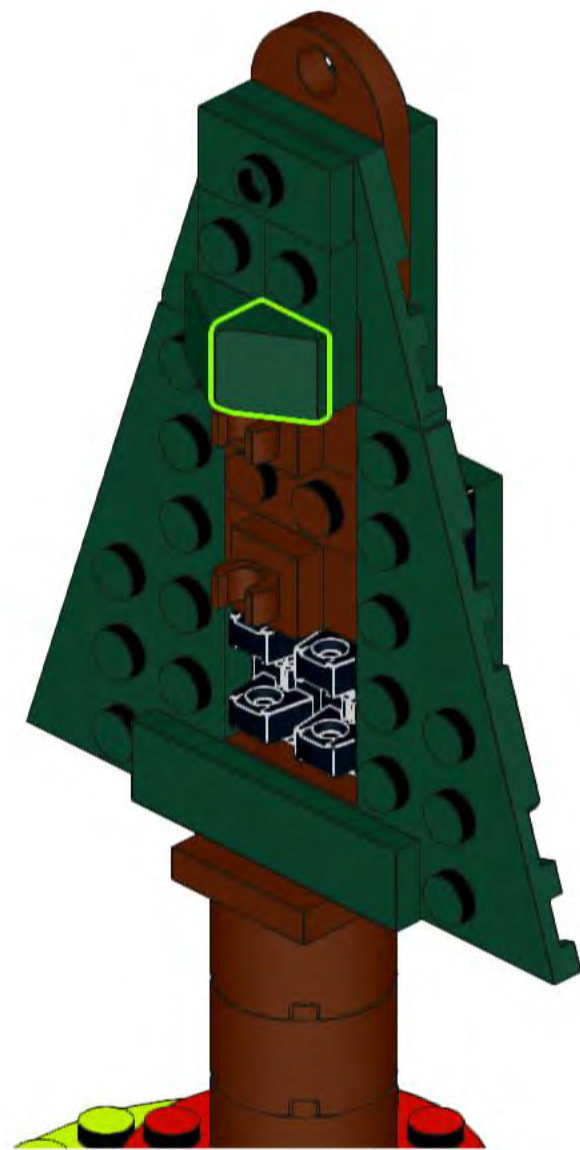

Christmas Tree Ornament/ Figurine Custom Building Set

74 LEGO® parts

Age 8+

Designed by Andrew Romain
Sold by Wild Bricks GA
Instructions for purchaser use only
Not to be printed or reproduced

1

2

3

4

21

22

23

24

25

26

27

28

29

30

Attach optional ribbon here and tie ends together

31

32

33

34

35