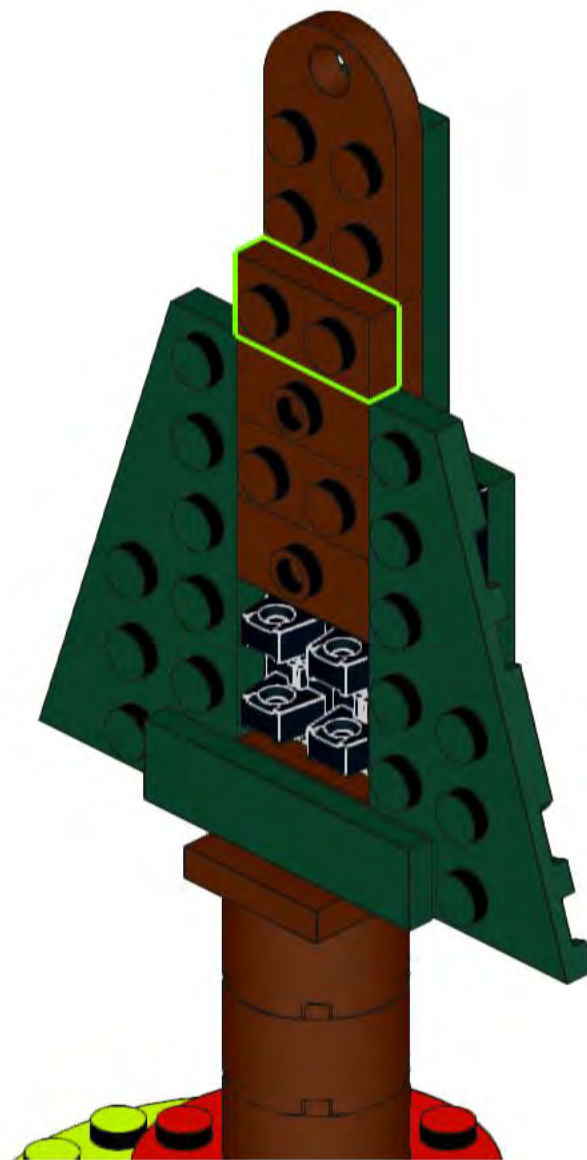

Christmas Tree Ornament/ Figurine Custom Building Set

74 LEGO® parts

Age 8+

Designed by Andrew Romain
Sold by Wild Bricks GA
Instructions for purchaser use only
Not to be printed or reproduced

1

2

3

4

21

22

23

24

25

26

27

28