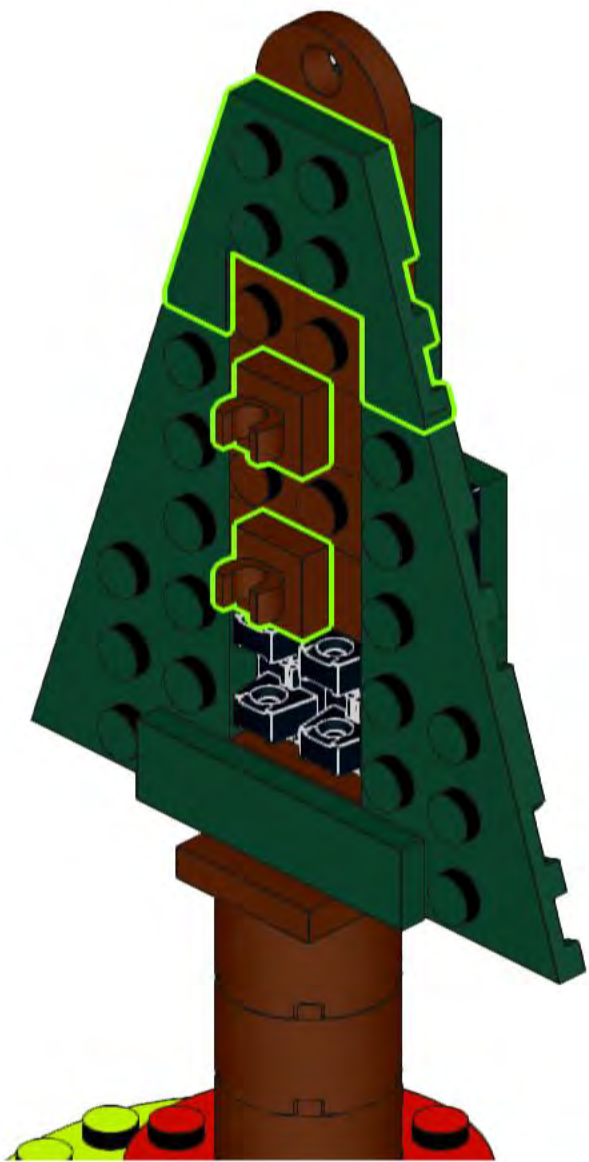

Christmas Tree Ornament/ Figurine Custom Building Set

74 LEGO® parts

Age 8+

Designed by Andrew Romain
Sold by Wild Bricks GA
Instructions for purchaser use only
Not to be printed or reproduced

1

2

3

4

13

14

15

16

17

18

19

20

21

22

23

24

25

26

27

28