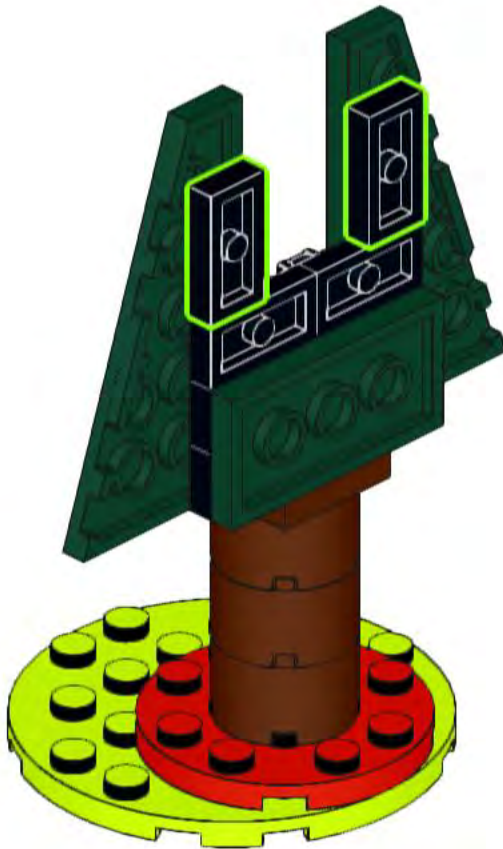

Christmas Tree Ornament/ Figurine Custom Building Set

74 LEGO® parts

Age 8+

Designed by Andrew Romain
Sold by Wild Bricks GA
Instructions for purchaser use only
Not to be printed or reproduced

1

2

3

4

13

14

15

16

17

18

19

20

21

22

23

24

25

26

27

28