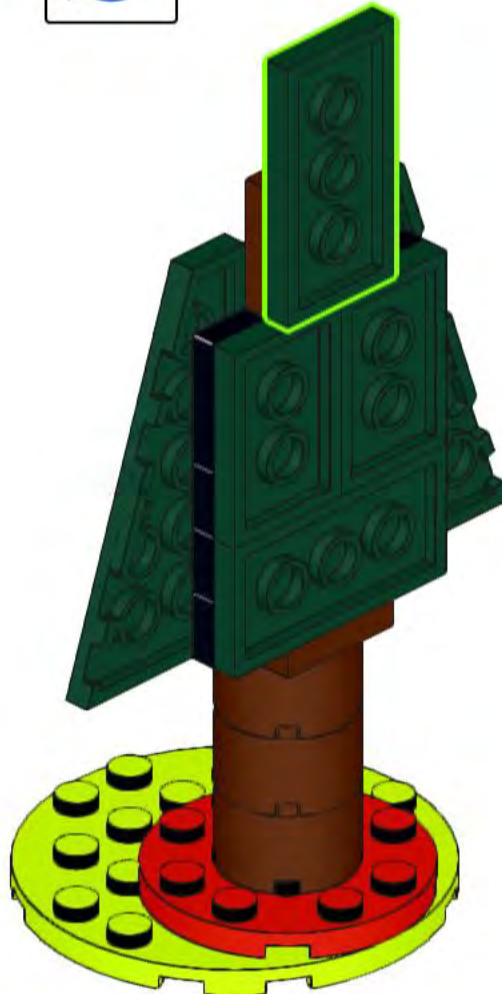

Christmas Tree Ornament/ Figurine Custom Building Set

74 LEGO® parts

Age 8+

Designed by Andrew Romain
Sold by Wild Bricks GA
Instructions for purchaser use only
Not to be printed or reproduced

1

2

3

4

13

14

15

16

17

18

19

20

21

22

23

24

25

26

27

28