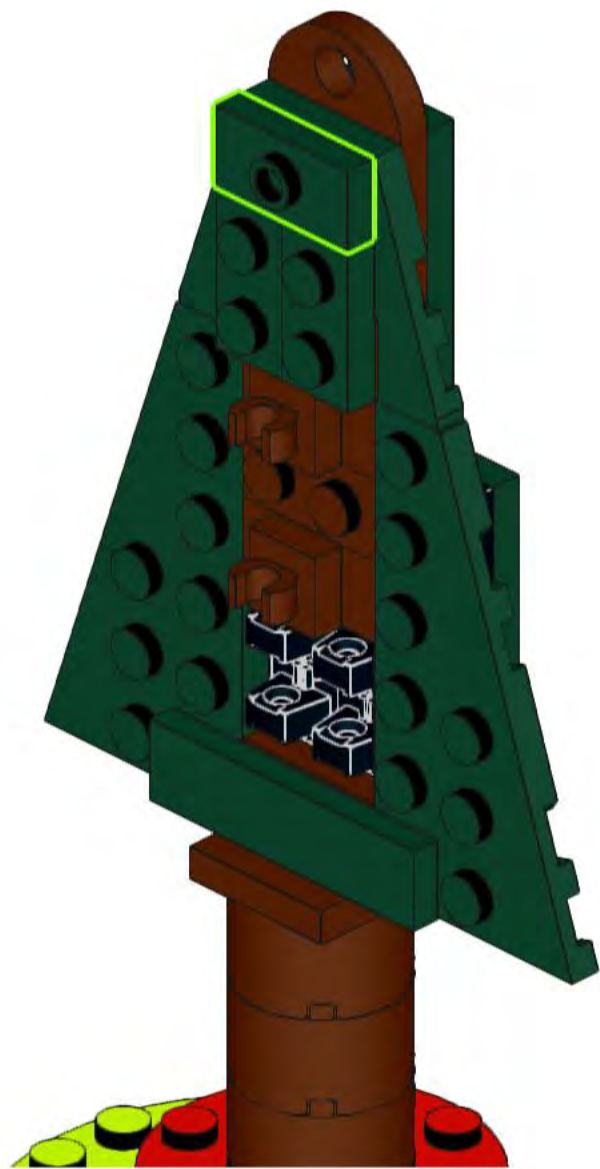

Christmas Tree Ornament/ Figurine Custom Building Set

74 LEGO® parts

Age 8+

Designed by Andrew Romain
Sold by Wild Bricks GA
Instructions for purchaser use only
Not to be printed or reproduced

1

2

3

4

21

22

23

24

25

26

27

28

29

30

Attach optional ribbon here and tie ends together

31

32

33

34

35