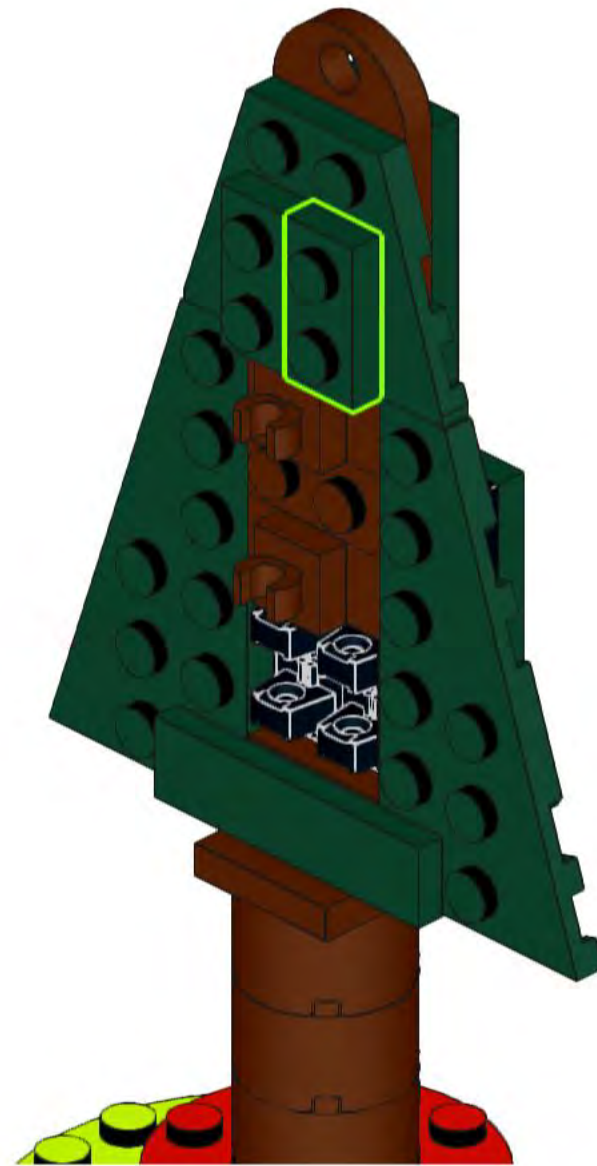

Christmas Tree Ornament/ Figurine Custom Building Set

74 LEGO® parts

Age 8+

Designed by Andrew Romain
Sold by Wild Bricks GA
Instructions for purchaser use only
Not to be printed or reproduced

1

2

3

4

21

22

23

24

25

26

27

28

29

30

Attach optional ribbon here and tie ends together

31

32

33

34

35