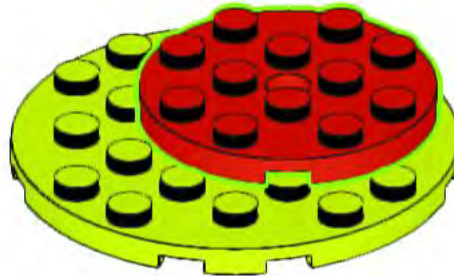

Christmas Tree Ornament/ Figurine Custom Building Set

74 LEGO® parts

Age 8+

Designed by Andrew Romain
Sold by Wild Bricks GA
Instructions for purchaser use only
Not to be printed or reproduced

1

2

3

4

5

6

7

8

9

10

11

12