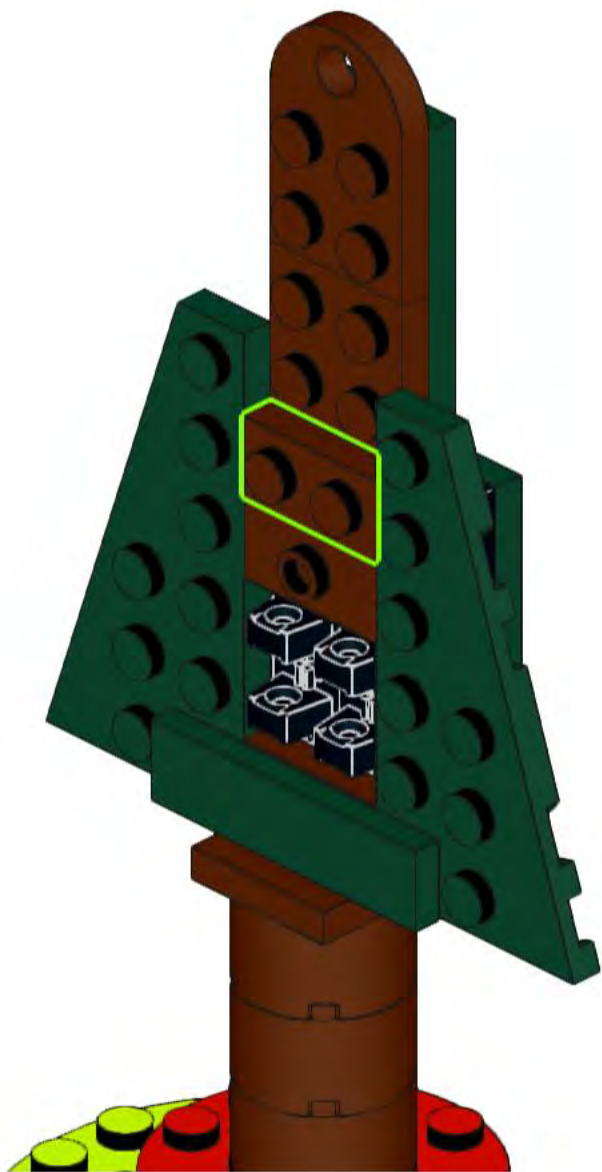

Christmas Tree Ornament/ Figurine Custom Building Set

74 LEGO® parts

Age 8+

Designed by Andrew Romain
Sold by Wild Bricks GA
Instructions for purchaser use only
Not to be printed or reproduced

1

2

3

4

21

22

23

24

25

26

27

28