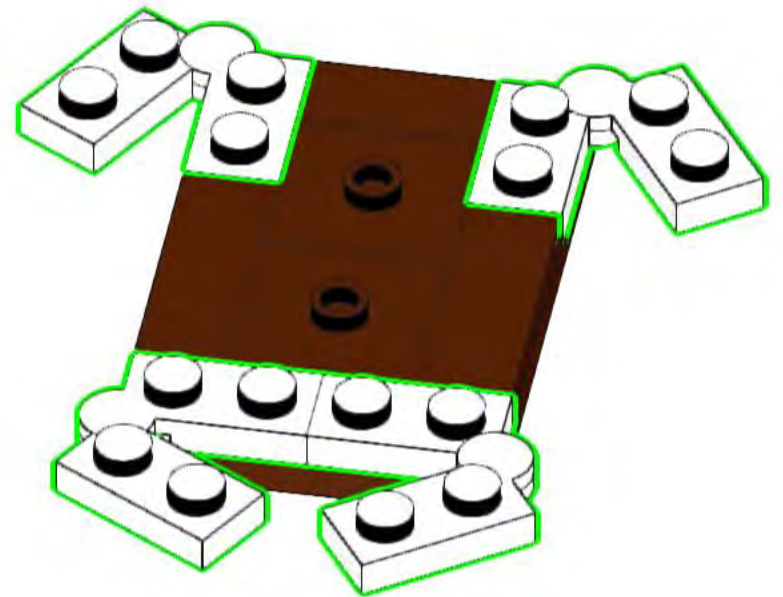

Gingerbread Man Ornament/ Figurine Custom Building Set

70 LEGO® parts

Age 6+

Designed by Andrew Romain
Sold by Wild Bricks GA
Instructions for purchaser use only
Not to be printed or reproduced

1

2

3

4