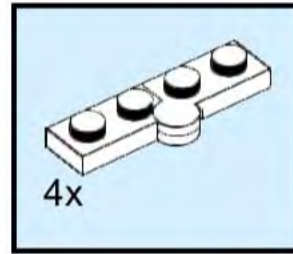

Gingerbread Man Ornament/ Figurine Custom Building Set

70 LEGO® parts

Age 6+

Designed by Andrew Romain
Sold by Wild Bricks GA
Instructions for purchaser use only
Not to be printed or reproduced

1

2

3

4