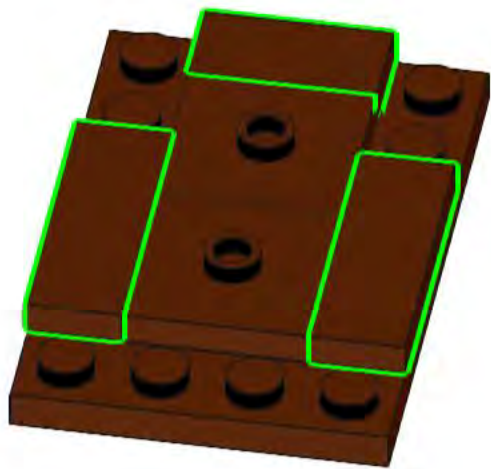

Gingerbread Man Ornament/ Figurine Custom Building Set

70 LEGO® parts

Age 6+

Designed by Andrew Romain
Sold by Wild Bricks GA
Instructions for purchaser use only
Not to be printed or reproduced

1

2

3

4