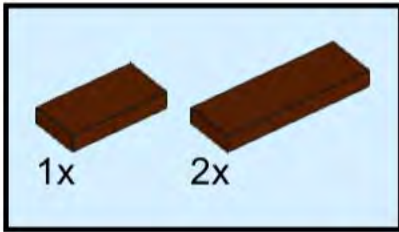

Gingerbread Man Ornament/ Figurine Custom Building Set

70 LEGO® parts

Age 6+

Designed by Andrew Romain
Sold by Wild Bricks GA
Instructions for purchaser use only
Not to be printed or reproduced

1

2

3

4