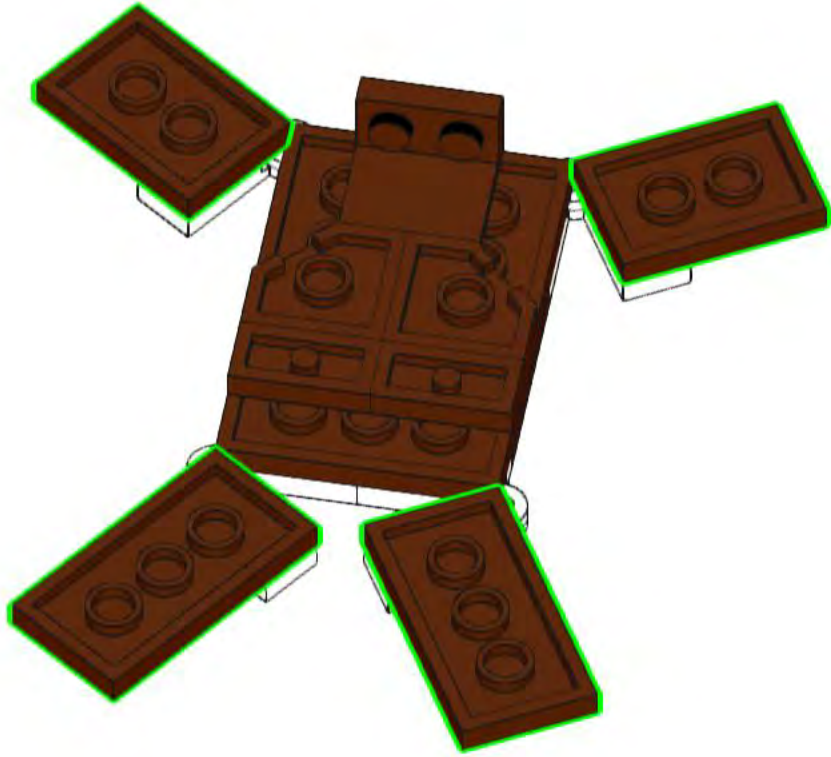

Gingerbread Man Ornament/ Figurine Custom Building Set

70 LEGO® parts

Age 6+

Designed by Andrew Romain
Sold by Wild Bricks GA
Instructions for purchaser use only
Not to be printed or reproduced

1

2

3

4

5

6

7

8

9

10

11

12

13

14

15

16

17

18

Attach optional ribbon here and tie ends together

19

2x
3068
Reddish Brown

4x
87580
Reddish Brown

2x
3021
Reddish Brown

2x
52107
White

3x
3069
Reddish Brown

5x
33909
Reddish Brown

6x
4032
Reddish Brown

2x
3020
Reddish Brown