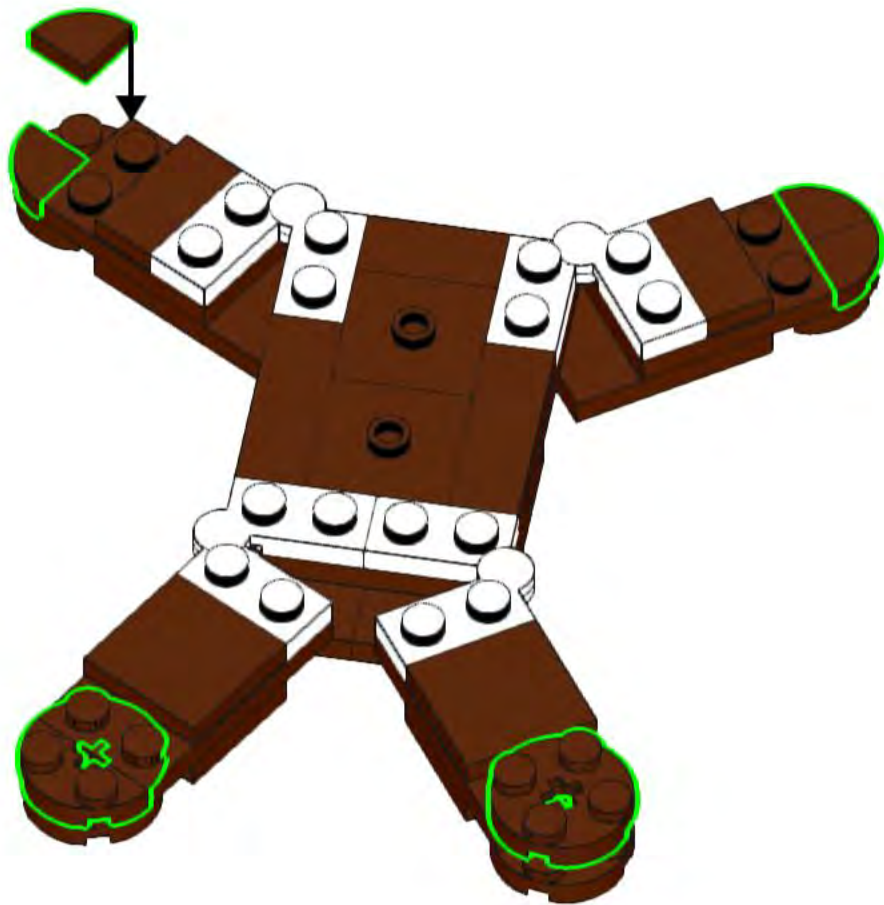

Gingerbread Man Ornament/ Figurine Custom Building Set

70 LEGO® parts

Age 6+

Designed by Andrew Romain
Sold by Wild Bricks GA
Instructions for purchaser use only
Not to be printed or reproduced

1

2

3

4

13

14

15

16

17

18

Attach optional ribbon here and tie ends together

19

20

21

22

23

24

25

26

27