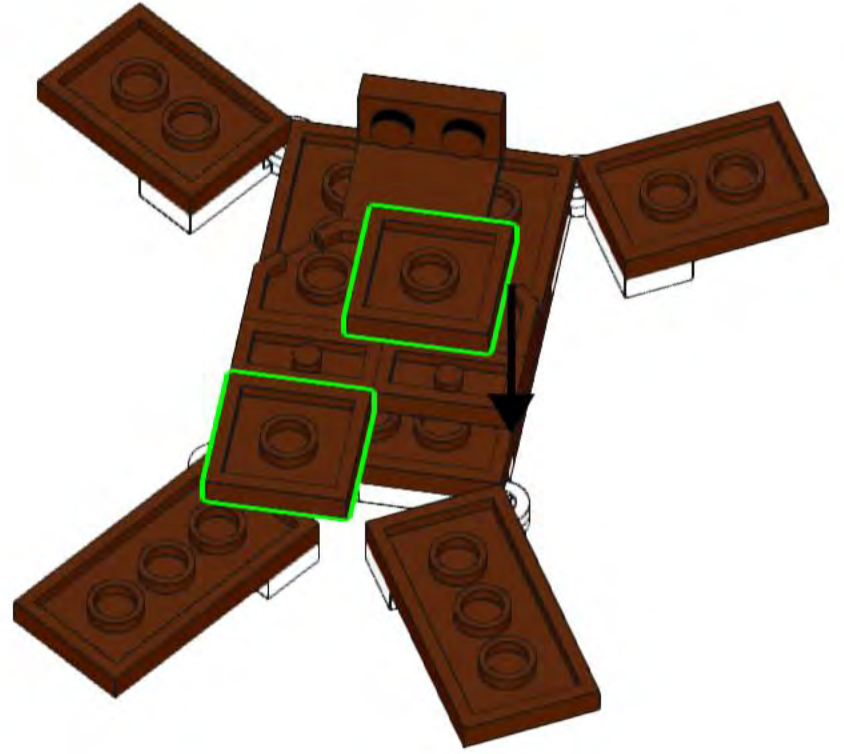

Gingerbread Man Ornament/ Figurine Custom Building Set

70 LEGO® parts

Age 6+

Designed by Andrew Romain
Sold by Wild Bricks GA
Instructions for purchaser use only
Not to be printed or reproduced

1

2

3

4

5

6

7

8

9

10

11

12

13

14

15

16

17

18

Attach optional ribbon here and tie ends together

19