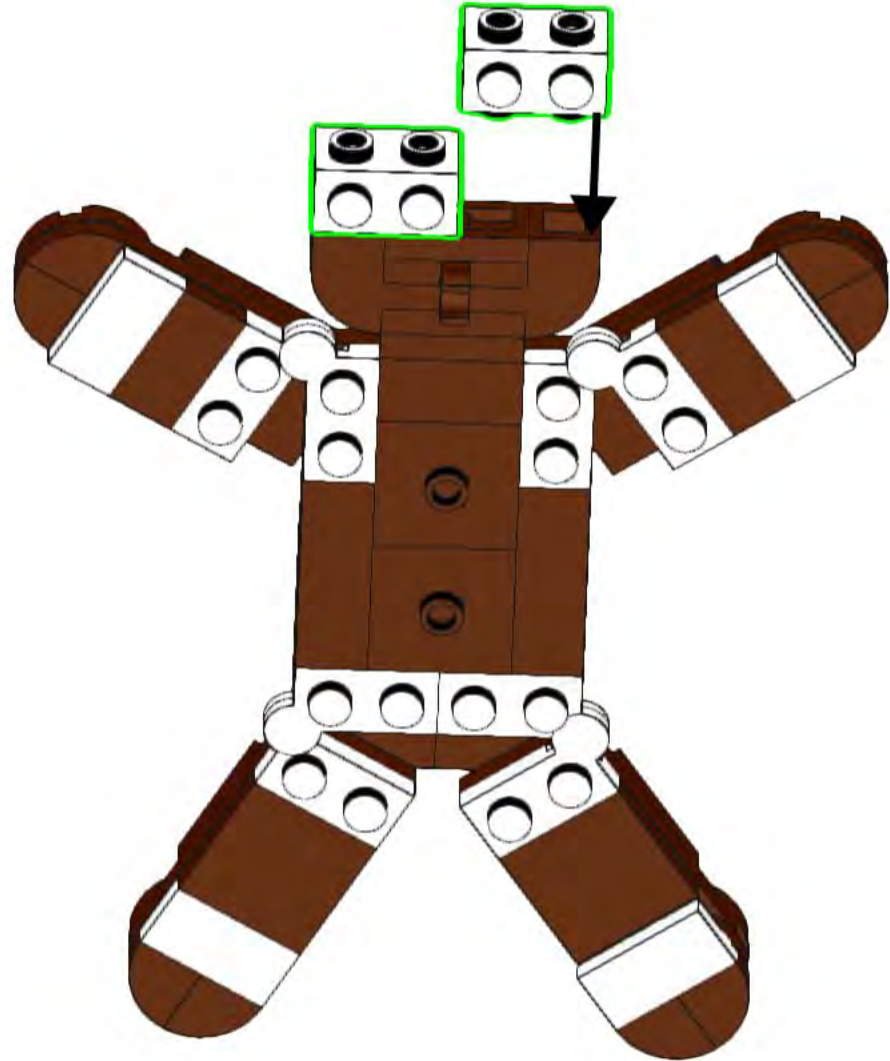

Gingerbread Man Ornament/ Figurine Custom Building Set

70 LEGO® parts

Age 6+

Designed by Andrew Romain
Sold by Wild Bricks GA
Instructions for purchaser use only
Not to be printed or reproduced

1

2

3

4

20

21

22

23

24

25

26

27