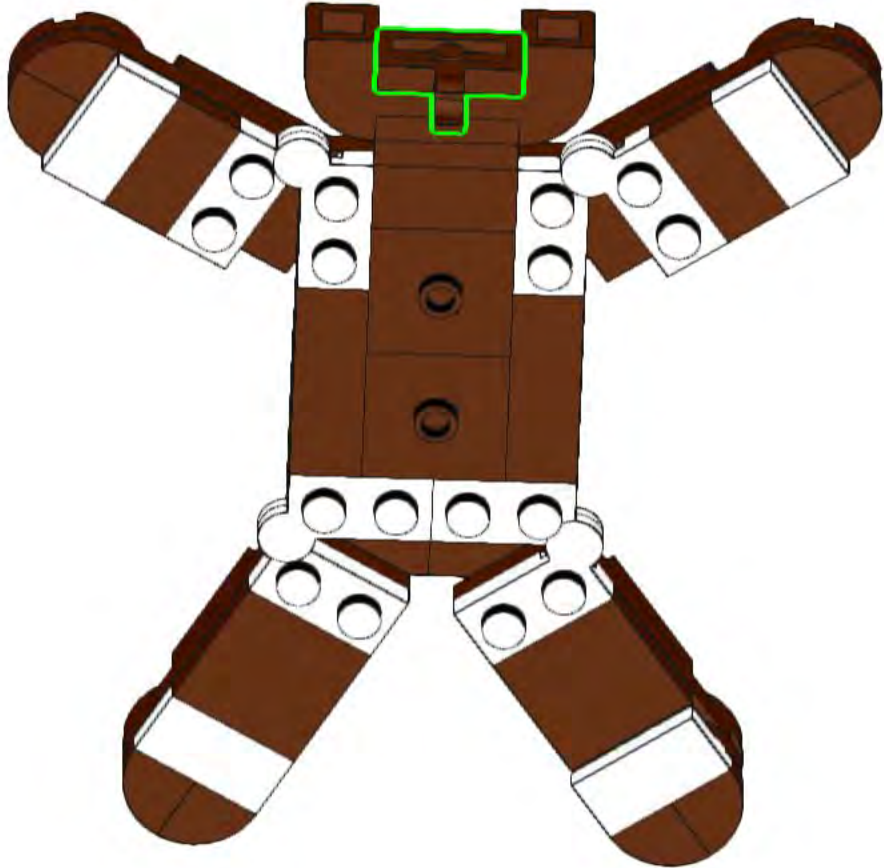

Gingerbread Man Ornament/ Figurine Custom Building Set

70 LEGO® parts

Age 6+

Designed by Andrew Romain
Sold by Wild Bricks GA
Instructions for purchaser use only
Not to be printed or reproduced

1

2

3

4

13

14

15

16

17

18

Attach optional ribbon here and tie ends together

19

20

21

22

23

24

25

26

27