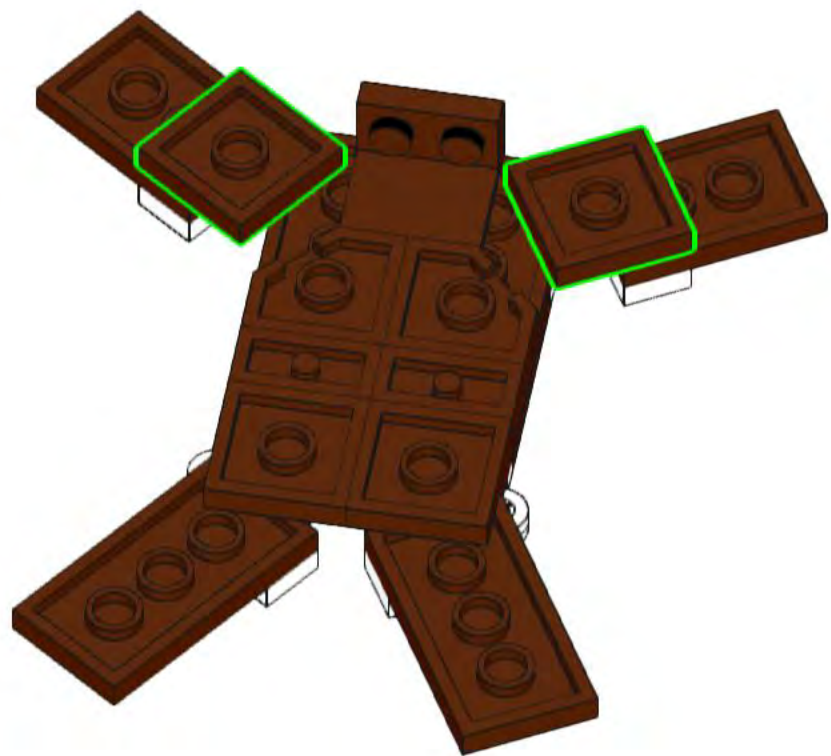

Gingerbread Man Ornament/ Figurine Custom Building Set

70 LEGO® parts

Age 6+

Designed by Andrew Romain
Sold by Wild Bricks GA
Instructions for purchaser use only
Not to be printed or reproduced

1

2

3

4

5

6

7

8

9

10

11

12

13

14

15

16

17

18

Attach optional ribbon here and tie ends together

19