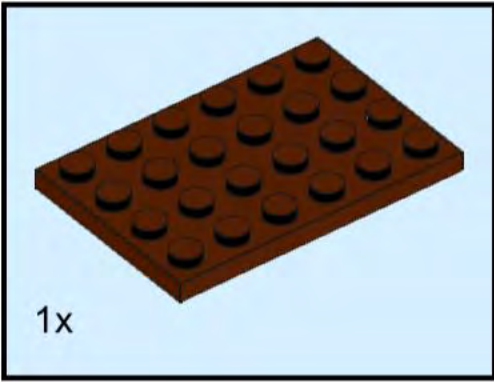

Gingerbread Man Ornament/ Figurine Custom Building Set

70 LEGO® parts

Age 6+

Designed by Andrew Romain
Sold by Wild Bricks GA
Instructions for purchaser use only
Not to be printed or reproduced

1

2

3

4