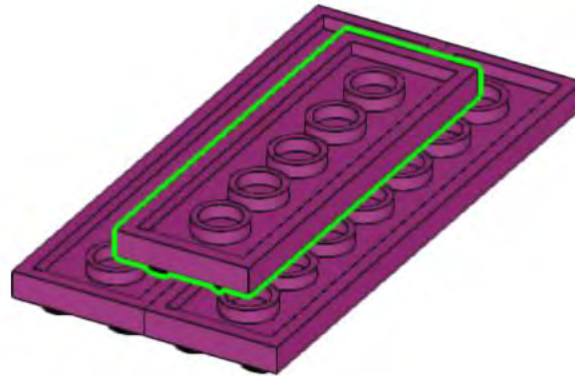

Penny's Train Ornament/ Figurine Custom Building Set

**60 LEGO®
parts**

Age 6+

Designed by Andrew Romain
Sold by Wild Bricks GA
Instructions for purchaser use only
Not to be printed or reproduced

1

2

3

3x