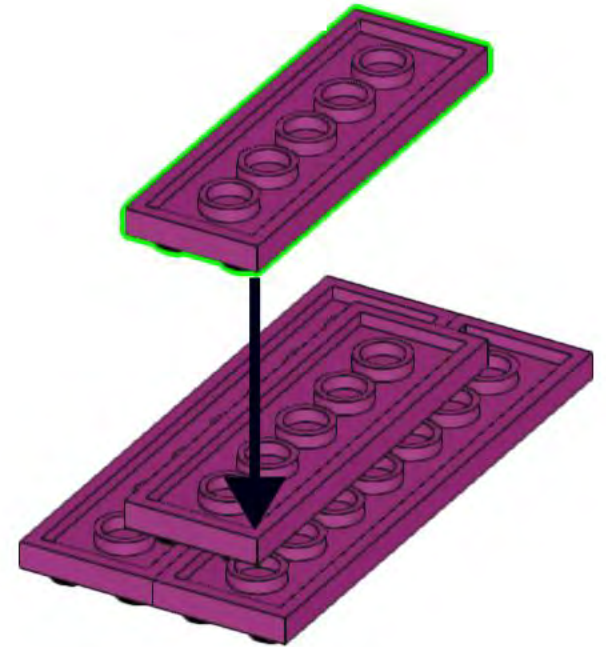

Penny's Train Ornament/ Figurine Custom Building Set

**60 LEGO®
parts**

Age 6+

Designed by Andrew Romain
Sold by Wild Bricks GA
Instructions for purchaser use only
Not to be printed or reproduced

1

2

3

3x